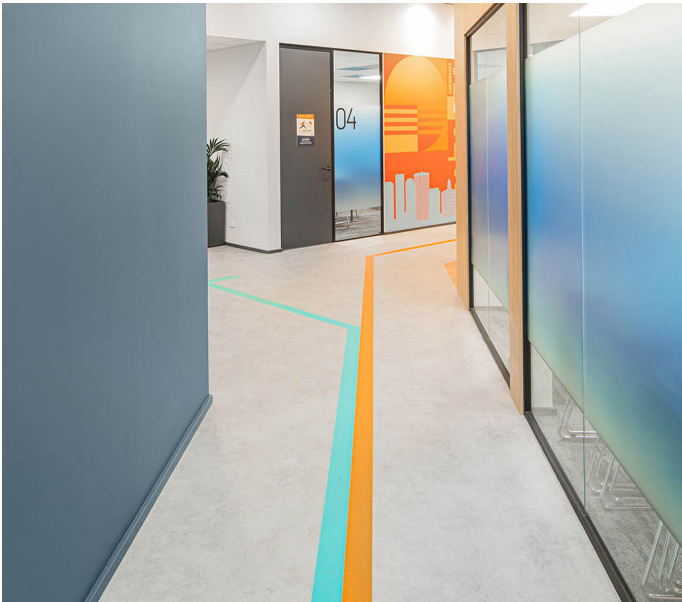

PROJECT REFERENCE

ILSC Greystone College, WA

LOCATION
Perth, WA

BUILDER
Hallston Construction

PHOTOGRAPHY
Perth Productions

INSTALLER
Menegola Flooring Company

PRODUCT
- Creation Premium Blackbutt
- Taralay Indiana Wattaru
- Taralay Impression Cemento Brescia
- Taralay Impression Anthracite
- Taralay Indiana Penang
- Taralay Indiana Pemba

AREA
1500 sqm

ILSC Greystone College is a premier institution in Australia that provides language and vocational training for international students. In October 2023, the college expanded its presence by launching a new campus in Perth, WA. The new facility was designed to foster a warm, comfortable and stimulating learning atmosphere that aligns with the college's vision of diversity, excellence and innovation.

Flooring for the new campus was supplied by Gerflor in LVT and vinyl rolls. The common areas, such as the kitchenette, recreation areas and meeting rooms, feature Creation Premium luxury vinyl planks in Blackbutt design. The corridors, reception and main hall feature Taralay Impression vinyl rolls in Cemento Brescia.

A distinctive feature of the flooring design is the use of wayfinding elements to guide the students and enhance their experience at the school. Gerflor's bright Taralay Indiana colours are used to create these visual cues.